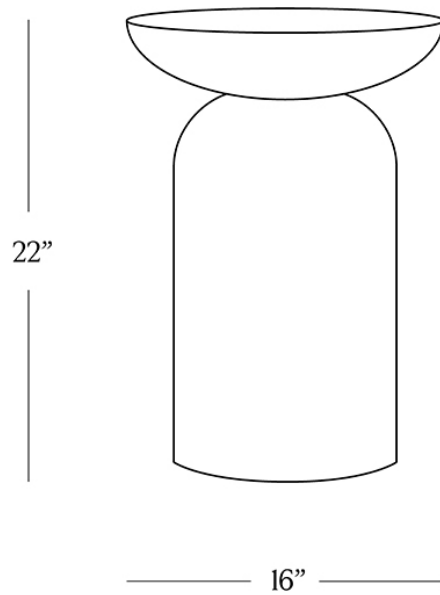

BR HOME
BRISTOL ROUND SIDE TABLE

STYLE # 600208I

DIMENSIONS

Diameter	16"
Height	22"
Weight	198 lbs.

CARE

- Use of coasters recommended; Do not place hot items directly on the tabletop.
- Dust with a soft, dry cloth; avoid chemical cleansers, abrasive cleaners and furniture polish.
- Blot spills immediately and wipe with a clean, damp cloth.

**DETAILS**

Material	Marble and iron
Handmade In	India

A cantilevered design brings a sculptural, post-modern sensibility to our Bristol Side table, its clean lines revealing the natural stone's rich veining.