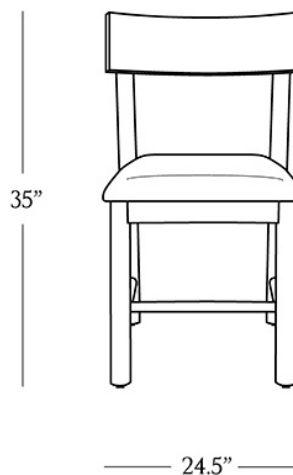

BR HOME
BRAHMA SIDE CHAIR

STYLE # 6002825

DIMENSIONS

Height	35"
Width	24.5"
Depth	24.5"
Seat Height	19"
Seat Depth	21"
Weight	22 lbs.

**CARE**

- Keep out of direct UV light to prevent fading.
- Avoid leather cleaners, conditioners or soaps.
- Blot spills immediately with a soft, uncolored cloth.
- Dust regularly with a soft cloth.