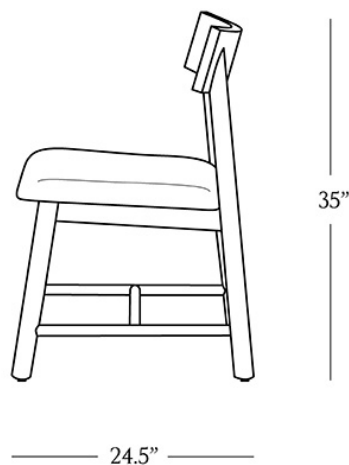

DETAILS

Material Solid acacia wood frame, MDF (for seat panel), leather upholstery

Made In India

Warm wood and curved contours soften our armchair's clean-lined sensibility. Rendered in richly grained solid acacia, Brahma's minimalist profile is marked by a gently rounded backrest and tubular legs. A luxe leather seat cushion lends textural contrast to the tonal beauty.