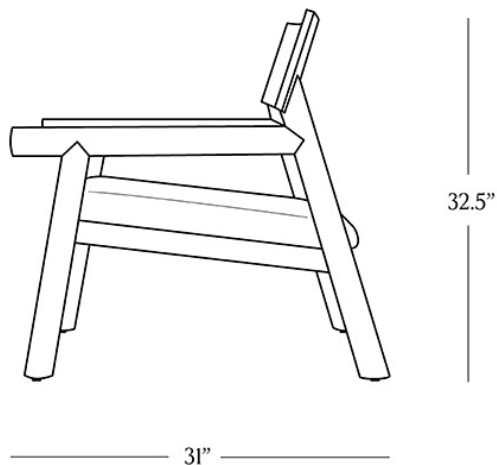

CARE

1. ---
2. Keep out of direct UV light to prevent fading.
   - Blot spills immediately with a soft, uncolored cloth.
   - Dust regularly with a soft cloth.
   - Avoid leather cleaners, conditioners or soaps.