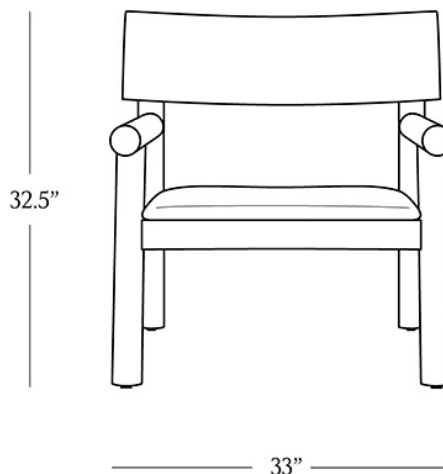

DIMENSIONS

Height	32.5"
Width	33"
Depth	31"
Seat Height	17"
Seat Depth	21"
Arm Height	22"
Weight	31 lbs.