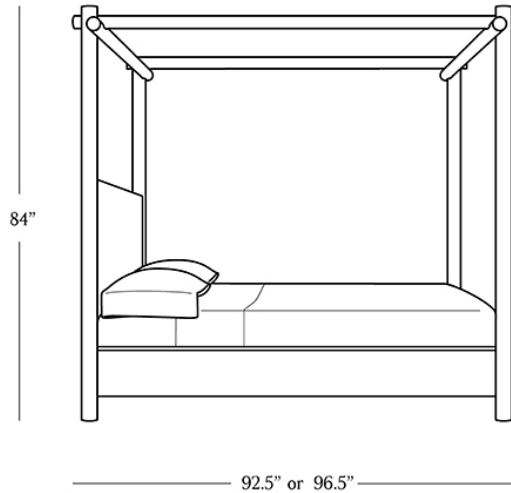

BR HOME  
BRAHMA BED

STYLE # 6002826

QUEEN OR KING OR CAL KING

**DIMENSIONS**

Queen	72.5" x 92.5" x 84"
King	88.5" x 92.5" x 84"
Cal King	84.5" x 96.5" x 84"
Side Rail	10"
Mattress	2"
Base Depth	
Floor Clearance	5"

**DETAILS**

Material            Solid Acacia Wood

Made In            India

Rendered in richly grained solid acacia, our platform bed balances rustic materials and a minimalist sensibility. Brahma's lofty architecture joins a simple plank base and floating headboard with an interlocking canopy of tubular logs. Solid wood slats enrich the natural character.