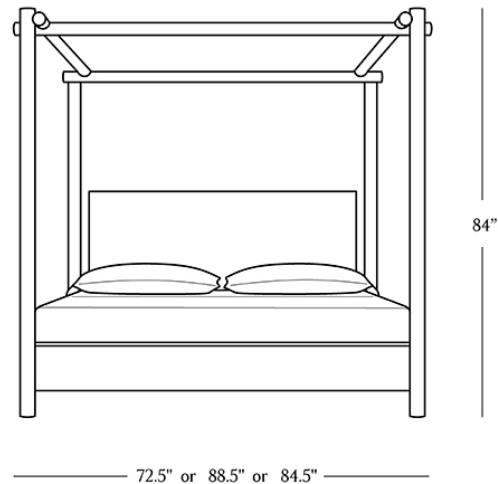

BR HOME  
BRAHMA BED

STYLE # 6002826

QUEEN OR KING OR CAL KING

**DIMENSIONS**

Queen	72.5" x 92.5" x 84"
King	88.5" x 92.5" x 84"
Cal King	84.5" x 96.5" x 84"
Side Rail	10"
Mattress	2"
Base Depth	
Floor Clearance	5"

**DETAILS**

Material            Solid Acacia Wood

Made In            India

Rendered in richly grained solid acacia, our platform bed balances rustic materials and a minimalist sensibility. Brahma's lofty architecture joins a simple plank base and floating headboard with an interlocking canopy of tubular logs. Solid wood slats enrich the natural character.