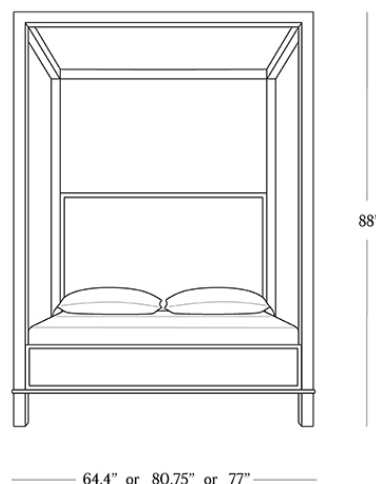

DETAILS

Material   Mango wood and leather

Handmade In   India

We selected a simplified silhouette for our canopy bed, letting the intricately carved mango-wood frame and luxe leather headboard play the starring roles. Each piece is handcrafted by skilled artisans in India.

Solid wood support slats included (no box frame required).