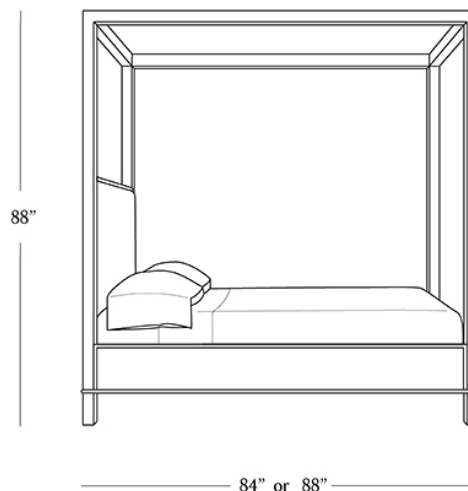

BR HOME
BODIE BED

STYLE # 6002043

QUEEN OR KING OR CAL KING

DIMENSIONS

Queen	84" x 64.4" x 88"
King	84" x 80.75" x 88"
Cal King	88" x 77" x 88"
Side Rail	9"
Mattress	3"
Base Depth	
Floor Clearance	5.75"

CARE