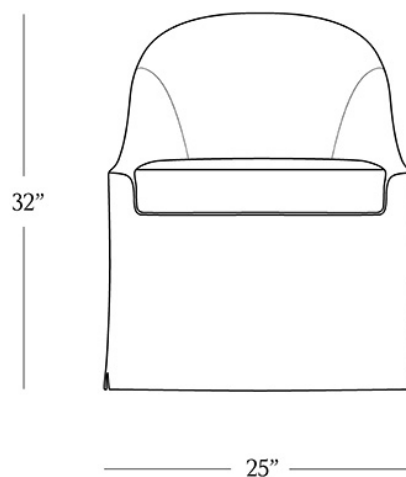

BR HOME
BERLIN SIDE CHAIR

STYLE # 6002558

DIMENSIONS

Length	25"
Depth	26"
Height	32"
Seat Height	19.25"
Seat Depth	20.25"

**CARE**

- Slipcover: 100% linen.
- Keep out of direct UV light to prevent fading.
- Vacuum regularly with upholstery attachment to remove dust.
- Professional upholstery cleaning recommended.

[To view a copy of this product's label, copy the style number below and search this database Law Label Lookup.](#)

[Reference our Measuring & Delivery Guide to accurately measure your space and avoid common delivery issues.](#)