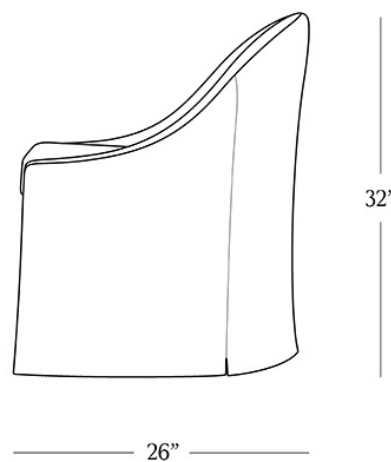

DETAILS

Material   Birch and plywood frame
                         Stonewashed linen slip cover

Nodding to traditional designs, our Turin Dining Side Chair features flared, sloping arms that gently roll outwards for a fluid feel.