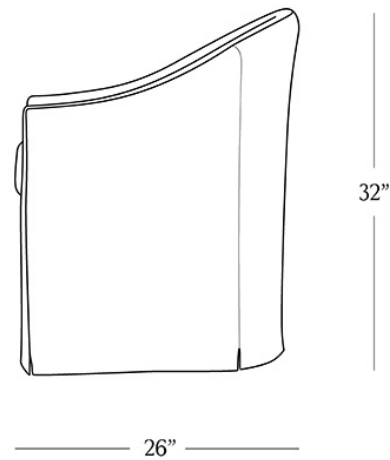

BR HOME
BERLIN ARMCHAIR

STYLE # 6002557

DIMENSIONS

Length	26.5"
Depth	26"
Height	32"
Seat Height	19.25"
Seat Depth	20.25"
Arm Height	23.5"
Weight	29 lbs.

**CARE**

- Slipcover: 100% linen.
- Keep out of direct UV light to prevent fading.
- Vacuum regularly with upholstery attachment to remove dust.
- Professional upholstery cleaning recommended.

To view a copy of this product's label, copy the style number below and search this database Law Label Lookup.

Reference our Measuring & Delivery Guide to accurately measure your space and avoid common delivery issues.