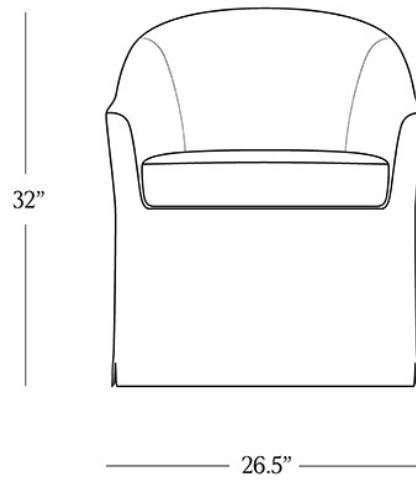

BR HOME
BERLIN ARMCHAIR

STYLE # 6002557

DIMENSIONS

Length	26.5"
Depth	26"
Height	32"
Seat Height	19.25"
Seat Depth	20.25"
Arm Height	23.5"
Weight	29 lbs.

**CARE**

- Slipcover: 100% linen.
- Keep out of direct UV light to prevent fading.
- Vacuum regularly with upholstery attachment to remove dust.
- Professional upholstery cleaning recommended.

To view a copy of this product's label, copy the style number below and search this database Law Label Lookup.

Reference our Measuring & Delivery Guide to accurately measure your space and avoid common delivery issues.