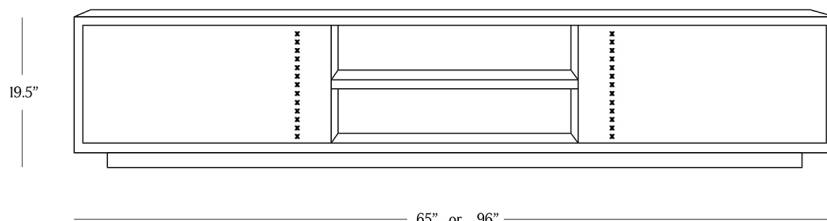

BR HOME
BAILEY MEDIA CONSOLE

STYLE # 6001990

65" OR 96" LENGTH

DIMENSIONS

65" Length	65" x 18" x 19.5"
65" Weight	94 lbs.
96" Length	65" x 18" x 19.5"
96" Weight	115 lbs.

**CARE**

- Use of coasters recommended.
- Dust with a clean, dry cloth; avoid cleaning agents and polishes with harsh chemicals and abrasives.
- Wipe clean with a damp cloth, using only a mild soap solution and wipe dry with a soft cloth.

[Reference our Measuring & Delivery Guide to accurately measure your space and avoid common delivery issues.](#)

DETAILS

Material Solid mahogany wood and inlay brass

Handmade In Indonesia

A sleek mid-century silhouette yields center stage to our media console's rich mahogany construction. Meticulously handcrafted by artisans, the crisp geometric form features rows of inlaid-brass detailing that recall butterfly joinery, adding understated embellishment.