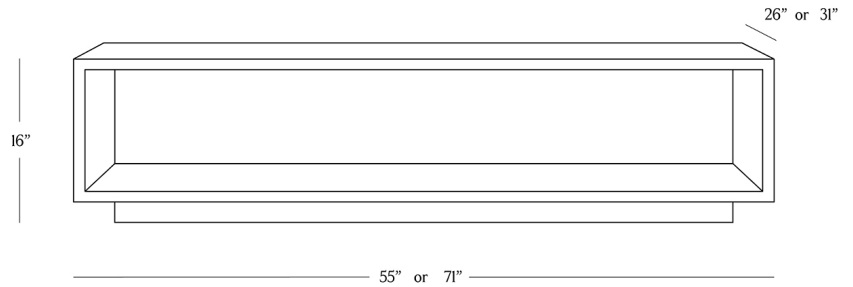

BR HOME  
BAILEY COFFEE TABLE

STYLE # 6001988

---

55" OR 71" LENGTH

### DIMENSIONS

---

55" Length	55" x 26" x 16"
55" Weight	60 lbs.
71" Length	71" x 31" x 16"
71" Weight	73.5 lbs.