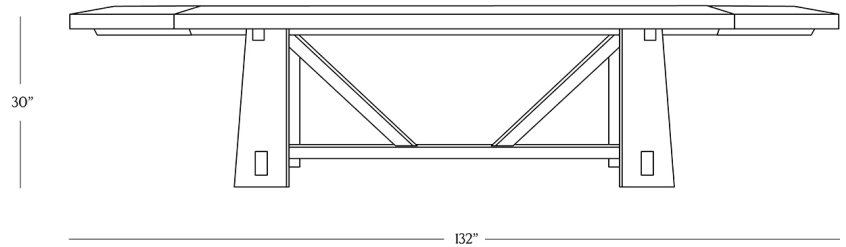

BR HOME
ASHLAND EXTENSION DINING TABLE

STYLE # 6001925

EXTENDS FROM 96" to 132" LENGTH

DIMENSIONS

Length	132"
Width	38"
Height	30"

CARE

- Use of coasters recommended; avoid direct exposure to sunlight.
- Dust with a soft, dry cloth; always blot spills immediately and wipe with a clean, damp cloth.
- When necessary, use a damp cloth with a small amount of soap to clean.

[Reference our Measuring & Delivery Guide to accurately measure your space and avoid common delivery issues.](#)

DETAILS

Material	MDF frame with oak veneer
Handmade In	Vietnam

Our Ashland Extended Dining Table commands a space with its generous proportions and bold geometric silhouette. Masterfully constructed from cracked oak, it creates a grand canvas for the wood's rich grain and natural imperfections.

Two 18" leaves extend the table from 96" to 132".