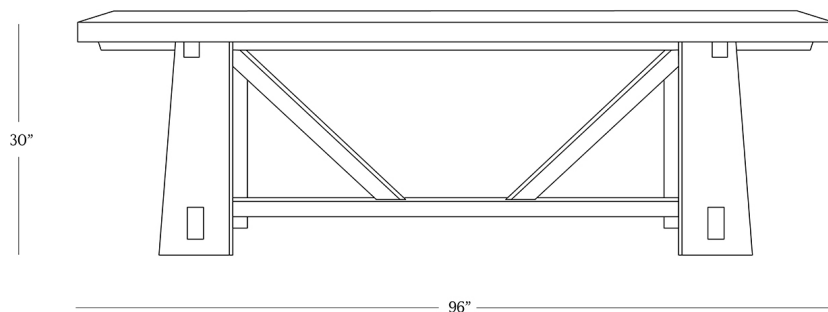

BR HOME
ASHLAND RECTANGULAR DINING TABLE

STYLE # 6001924

DIMENSIONS

Length	96"
Depth	38"
Height	30"

**CARE**

-
- Use of coasters recommended; avoid direct exposure to sunlight.
 - Dust with a soft, dry cloth; always blot spills immediately and wipe with a clean, damp cloth.
 - When necessary, use a damp cloth with a small amount of soap to clean.

[Reference our Measuring & Delivery Guide to accurately measure your space and avoid common delivery issues.](#)

DETAILS

Material	MDF w/ Oak Veneer
Made In	Vietnam

Our Ashland Dining Table commands a space with its generous proportions and bold geometric silhouette. Masterfully constructed from cracked oak, it creates a grand canvas for the wood's rich grain and natural imperfections.