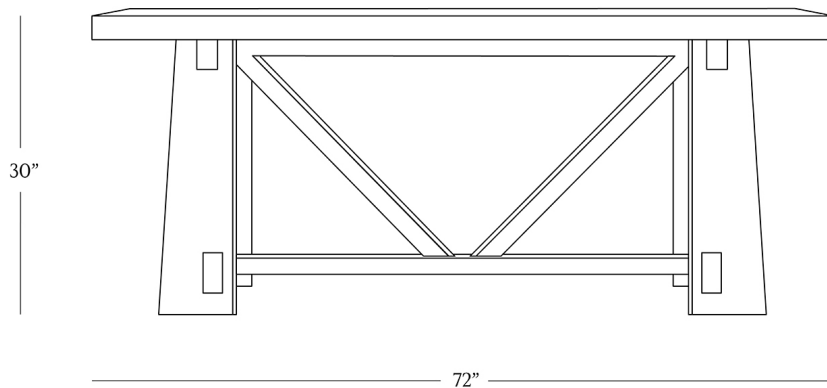

BR HOME
ASHLAND CONSOLE TABLE

STYLE # 6001923

DIMENSIONS

Length	72"
Depth	16"
Height	30"
Weight	128 lbs.

**CARE**

-
- Use of coasters recommended; avoid direct exposure to sunlight
 - Dust with a soft, dry cloth; always blot spills immediately and wipe with a clean, damp cloth
 - When necessary, use a damp cloth with a small amount of soap to clean.