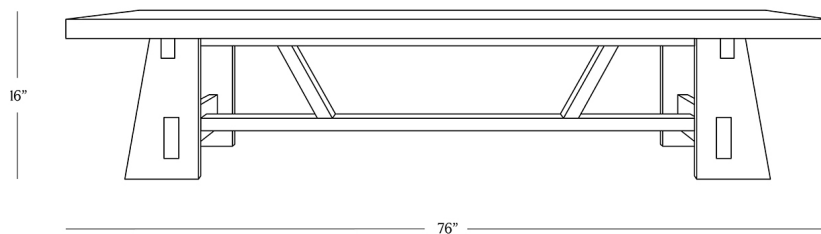

BR HOME
ASHLAND COFFEE TABLE

STYLE # 6001920

DIMENSIONS

Length	76"
Depth	30"
Height	16"
Weight	107 lbs.

**CARE**

-
- Use of coasters recommended; avoid direct exposure to sunlight.
 - Dust with a soft, dry cloth; always blot spills immediately and wipe with a clean, damp cloth.
 - When necessary, use a damp cloth with a small amount of soap to clean.