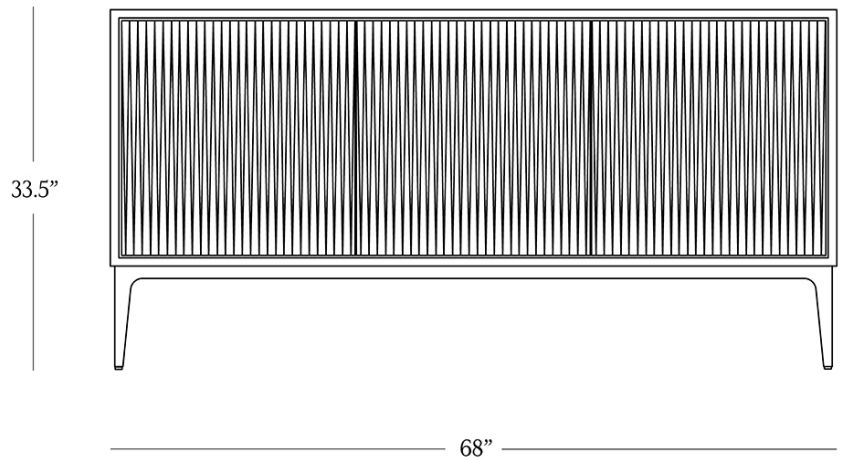

BR HOME  
PHOENIX SIDEBOARD

STYLE # 6002527

**DIMENSIONS**

---

Length	68"
Depth	18"
Height	33.5"

**CARE**

---

- Use of coasters recommended.
- Dust with a clean, dry cloth; avoid cleaning agents and polishes with harsh chemicals and abrasives.
- Wipe clean with a damp cloth, using only a mild soap solution and wipe dry with a soft cloth.

**DETAILS**

---

Material Aluminum frame with teak and mahogany

Handmade In Indonesia

Premium teak brings enduring beauty to our Phoenix Sideboard, featuring a streamlined mid-century silhouette and finely grained, textural panels.

One flip-down door; Two quiet-close drawers; Anti-tip hardware included.