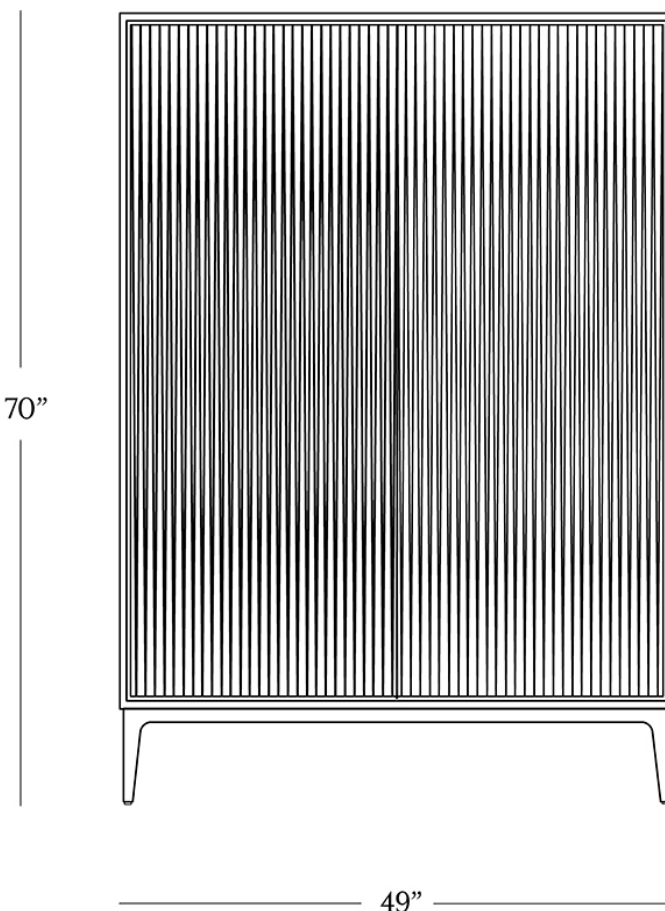

BR HOME
AMBLE ARMOIRE

STYLE # 6002528

DIMENSIONS

Length	49"
Depth	18"
Height	70"

CARE

- Use of coasters recommended.
- Dust with a clean, dry cloth; avoid cleaning agents and polishes with harsh chemicals and abrasives.
- Wipe clean with a damp cloth, using only a mild soap solution and wipe dry with a soft cloth.

Reference our Measuring & Delivery Guide to accurately measure your space and avoid common delivery issues.

70"

49"

DETAILS

Material Aluminum frame with teak and mahogany

Handmade In Indonesia

Premium teak brings enduring beauty to our Phoenix Armoire, featuring a streamlined mid-century silhouette and finely grained, textural panels.