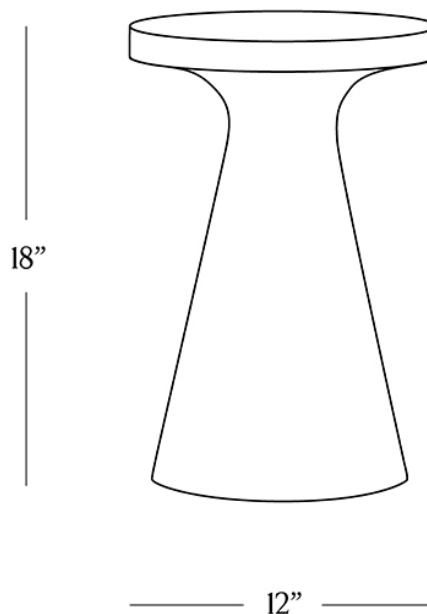

BR HOME
ALTA TRAVERTINE CYLINDER SIDE TABLE

STYLE # 6002099

DIMENSIONS

Height	18"
Diameter	12"
Weight	69 lbs.

CARE

- Use of coasters recommended.
- Do not place hot items directly on the tabletop.
- Dust with a soft, dry cloth.
- Avoid chemical cleansers, abrasive cleaners and furniture polish.
- Blot spills immediately and wipe with a clean, damp cloth.

**DETAILS**

Material	Travertine marble from Italy
Made In	India

Carved by hand in India from natural travertine, this side table's curved contours and tapered base are complemented by the rich tonal variations and organic patterning of this stone.