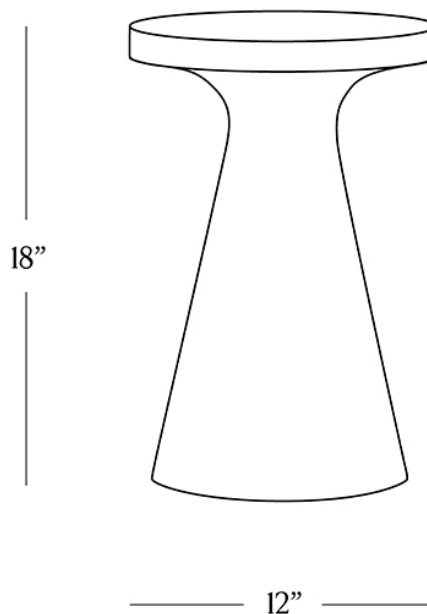

BR HOME
ALTA MARBLE CYLINDER SIDE TABLE

STYLE # 6002090

DIMENSIONS

Diameter	12"
Height	18"
Weight	82 lbs.

CARE

- Use of coasters recommended; do not place hot items directly on the tabletop.
- Dust with a soft, dry cloth; avoid chemical cleansers, abrasive cleaners, and furniture polish.
- Blot spills immediately and wipe with a clean, damp cloth.

**DETAILS**

Material	Natural Marble
Made In	India

Carved by hand in India from natural marble, this side table's curved contours and tapered base highlight the rich tonal variations of this natural stone.