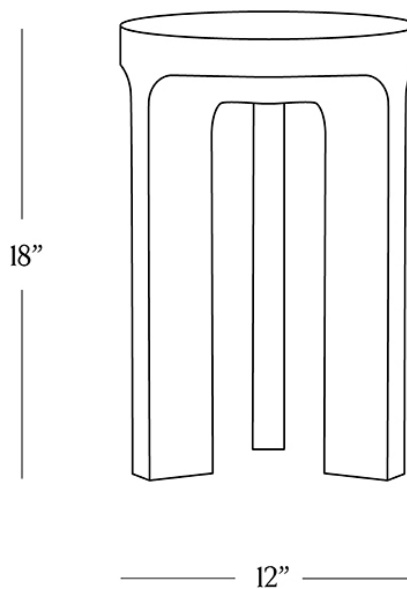

BR HOME
ALTA MARBLE 3-LEG SIDE TABLE

STYLE # 6002089

DIMENSIONS

Diameter 12"

Height 18"

CARE

- Use of coasters recommended; do not place hot items directly on the tabletop.
- Dust with a soft, dry cloth; avoid chemical cleansers, abrasive cleaners, and furniture polish.
- Blot spills immediately and wipe with a clean, damp cloth.

**DETAILS**

Material Natural Marble

Made In India

Carved by hand in India from natural marble, this side table's curved contours and tapered base highlight the rich tonal variations of this natural stone.